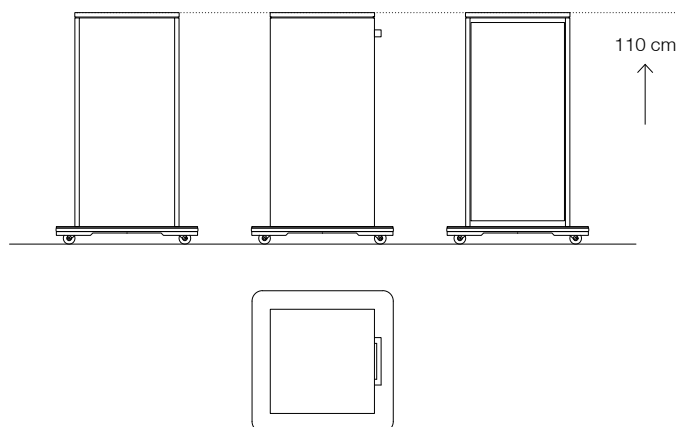

Type / Design storage surface:

Dimensions (W x D x H)

- Furniture, outside (base plate)	450/610 x 450/610 x 740 mm
- Technology housing (fittings not included)	410 x 410 x 640 mm
- Storage surface (W x D)	450 x 450 mm

Color* / Item number

arctic white	11324
lava black	11325

Base price for 1 unit

excluding transportation	1.660 Euro
(order of 3 or more = scaled conditions!)	on request

Shipping

on request

Options	Surface / Color	Item number	Sales price	
Cable roll holder on the back side of the mobile version	structured varnish arctic white	11345	160 Euro	
	structured varnish lava black	11346	160 Euro	
Custom cutouts for free positioning of keypads, control panels or connector panels	inside unvarnished	12040	130 Euro	
	inside varnished	12041	190 Euro	
Sleeve for cable routing Ø 20 mm custom positioning, includes cutout and installation	stainless steel	12042	150 Euro	
Cable passage Ø 60 mm for free positioning, incl. cutouts in body	plastic	white	12043	140 Euro
		black	12044	140 Euro
Door lock (per door/piece)	nickel-plated, matt	11334	170 Euro	
Shelf for technology housing	structured varnish arctic white	11878	55 Euro	
	structured varnish lava black	11879	55 Euro	
Data connector panel / media flap			on request	

Media Cube_X4 - high new

as a mobile media unit at standing table height

Type / Design

Housing and base plate made of MDF, finished with structured varnish.
With various options for the integration of technology
as well as data connector panels.

Type / Design storage surface:

Dimensions (W x D x H)

- Furniture, outside (base plate)	450/610 x 450/610 x 1100 mm
- Technology housing (fittings not included)	410 x 410 x 1000 mm
- Storage surface (W x D)	450 x 450 mm