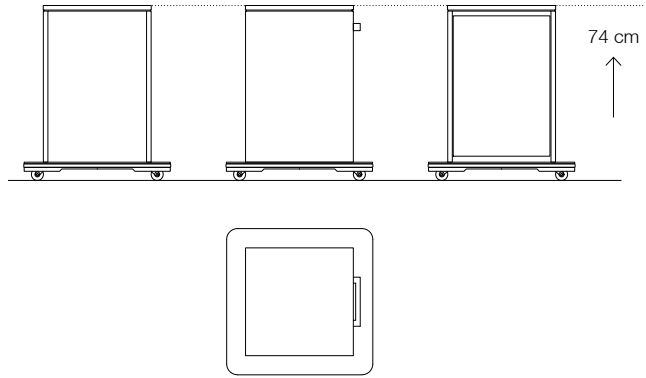

Media Cube_X4 - regular new

as a mobile media unit at table height

Type / Design

Housing and base plate made of MDF, finished with structured varnish.
With various options for the integration of technology
as well as data connector panels.

Type / Design storage surface:

Dimensions (W x D x H)

- Furniture, outside (base plate)	450/610 x 450/610 x 740 mm
- Technology housing (fittings not included)	410 x 410 x 640 mm
- Storage surface (W x D)	450 x 450 mm

Color* / Item number

arctic white	11324
lava black	11325

Base price for 1 unit

excluding transportation	1.660 Euro
(order of 3 or more = scaled conditions!)	on request

Shipping

on request

Options	Surface / Color	Item number	Sales price	
Cable roll holder on the back side of the mobile version	structured varnish arctic white	11345	160 Euro	
	structured varnish lava black	11346	160 Euro	
Custom cutouts for free positioning of keypads, control panels or connector panels	inside unvarnished	12040	130 Euro	
	inside varnished	12041	190 Euro	
Sleeve for cable routing Ø 20 mm custom positioning, includes cutout and installation	stainless steel	12042	150 Euro	
Cable passage Ø 60 mm for free positioning, incl. cutouts in body	plastic	white	12043	140 Euro
		black	12044	140 Euro
Door lock (per door/piece)	nickel-plated, matt	11334	170 Euro	
Shelf for technology housing	structured varnish arctic white	11878	55 Euro	
	structured varnish lava black	11879	55 Euro	
Data connector panel / media flap			on request	

Type / Design storage surface:

Dimensions (W x D x H)

- Furniture, outside (base plate)	450/610 x 450/610 x 1100 mm
- Technology housing (fittings not included)	410 x 410 x 1000 mm
- Storage surface (W x D)	450 x 450 mm